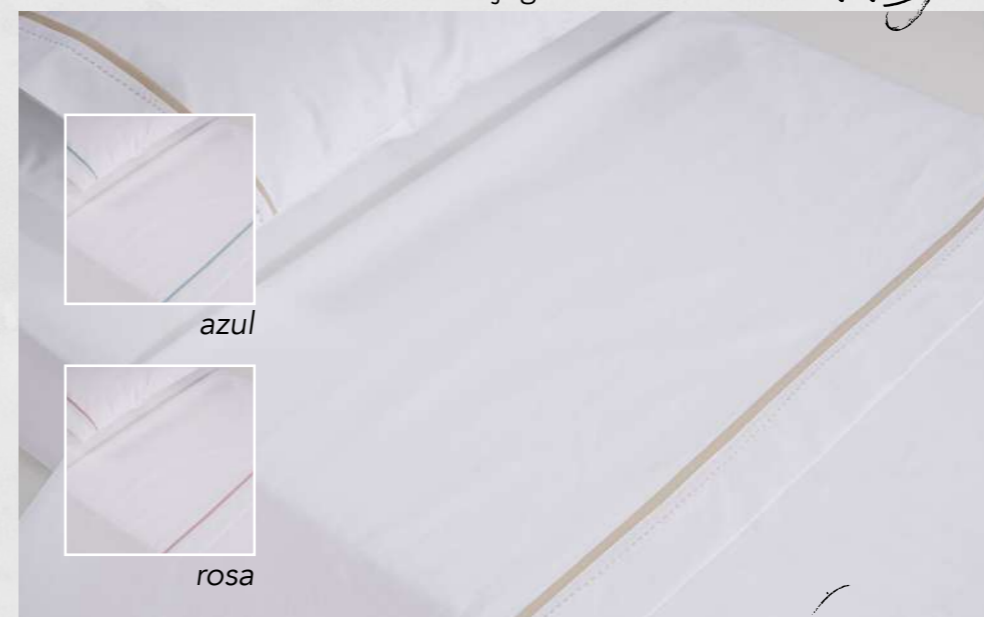

Mitty

jogo de cama

pérola

MEDIDAS/MEASURES
1,20x1,70 m
1,40x1,90 m

COMPOSIÇÃO/COMPOSITION
100% algodão /cotton