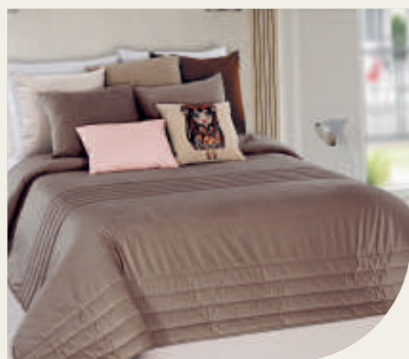

CAQUI

MEDIDAS

MEASURES | MEDIDAS

2.50 x 2.60 m

- X 2 almofadas cheias 50 x 60 cm c/fecho
- 2 cushions with filling and zip
- 2 cojines c/ relleno y cremallera

2.00 x 2.60 m

- X 1 almofada cheia 50 x 60 cm c/fecho
- 1 cushion with filling and zip
- 1 cojin c/ relleno y cremallera

COMPOSIÇÃO

COMPOSITION | COMPOSICION

veludo 100% poliéster

velvet polyester | terciopelo poliéster

ENCHIMENTO

FILLING | RELLENO

100% poliéster 150 gr/m²

COLCHA ACOLCHOADA

QUILTED BEDSPREAD

BOUTY VELVET

MOGNO II

VERDE MAR

PRIMAVERA • VERÃO 2025