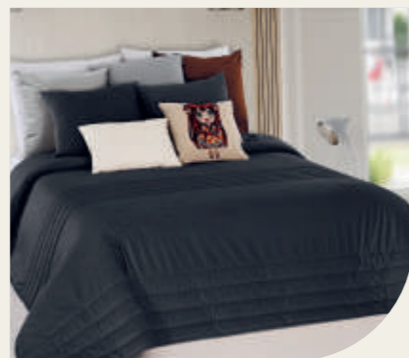

PRETO

MEDIDAS

MEASURES | MEDIDAS

2.50 x 2.60 m

- X 2 almofadas cheias 50 x 60 cm c/fecho
- 2 cushions with filling and zip
- 2 cojines c/ relleno y cremallera

2.00 x 2.60 m

- X 1 almofada cheia 50 x 60 cm c/fecho
- 1 cushion with filling and zip
- 1 cojin c/ relleno y cremallera

COMPOSIÇÃO

COMPOSITION | COMPOSICION

veludo 100% poliéster

velvet polyester | terciopelo poliéster

ENCHIMENTO

FILLING | RELLENO

100% poliéster 150 gr/m²

COLCHA ACOLCHOADA

QUILTED BEDSPREAD

BOUTY VELVET

MOGNO II

VERDE MAR

PRIMAVERA • VERÃO 2025