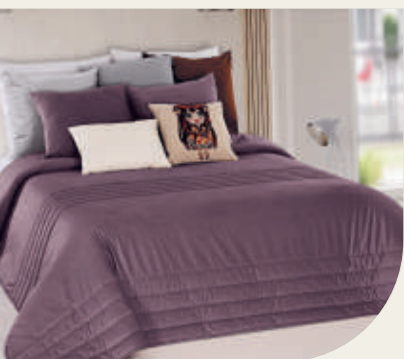

BERINJELA

MEDIDAS

MEASURES | MEDIDAS

2.50 x 2.60 m

- X 2 almofadas cheias 50 x 60 cm c/fecho
- 2 cushions with filling and zip
- 2 cojines c/ relleno y cremallera

2.00 x 2.60 m

- X 1 almofada cheia 50 x 60 cm c/fecho
- 1 cushion with filling and zip
- 1 cojin c/ relleno y cremallera

COMPOSIÇÃO

COMPOSITION | COMPOSICION

veludo 100% poliéster

velvet polyester | terciopelo poliéster

ENCHIMENTO

FILLING | RELLENO

100% poliéster 150 gr/m²

COLCHA ACOLCHOADA

QUILTED BEDSPREAD

BOUTY VELVET

MOGNO II

VERDE MAR

PRIMAVERA • VERÃO 2025