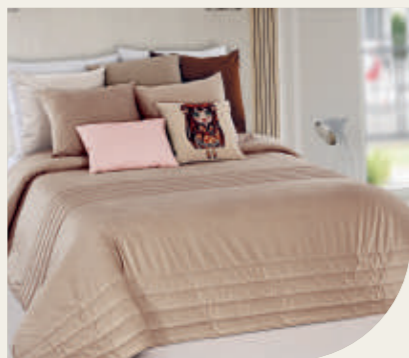

TAUPE

MEDIDAS

MEASURES | MEDIDAS

2.50 x 2.60 m

- X 2 almofadas cheias 50 x 60 cm c/fecho
- 2 cushions with filling and zip
- 2 cojines c/ relleno y cremallera

2.00 x 2.60 m

- X 1 almofada cheia 50 x 60 cm c/fecho
- 1 cushion with filling and zip
- 1 cojin c/ relleno y cremallera

COMPOSIÇÃO

COMPOSITION | COMPOSICION

veludo 100% poliéster

velvet polyester | terciopelo poliéster

ENCHIMENTO

FILLING | RELLENO

100% poliéster 150 gr/m²

COLCHA ACOLCHOADA

QUILTED BEDSPREAD

BOUTY VELVET

MOGNO II

VERDE MAR

PRIMAVERA • VERÃO 2025